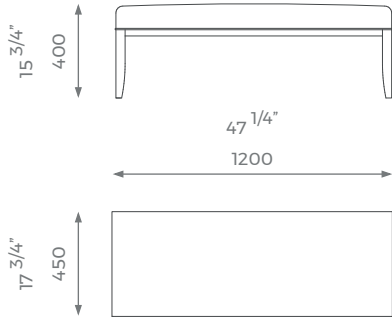

For further questions feel free to contact our sales team and with the help of our experts we help you solve all your questions.

PLAIN  
2 m

PATTERN/VELVET  
2.5 m

LEATHER  
3.2 sq m

LONDON

### MEDIUM

ST-01-BN-02-M

PLAIN  
2.2 m

PATTERN/VELVET  
2.7 m

LEATHER  
3.6 sqm

### LARGE

ST-01-BN-02-L

PLAIN  
2.6 m

PATTERN/VELVET  
3 m

LEATHER  
3.8 sqm