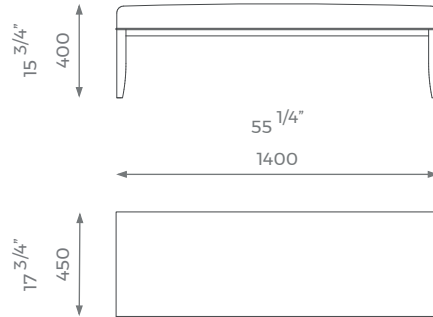

### MEDIUM

ST-01-BN-02-M

PLAIN  
2.2 m

PATTERN/VELVET  
2.7 m

LEATHER  
3.6 sqm

### LARGE

ST-01-BN-02-L

PLAIN  
2.6 m

PATTERN/VELVET  
3 m

LEATHER  
3.8 sqm