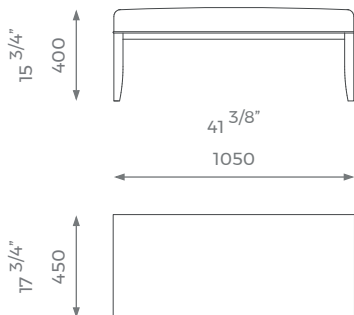

SMALL

ST-01-BN-02-S

DETAILS

- Piping between the wooden legs and upholstered seat.
- Wooden legs.
- 10 years construction guarantee (for further information please contact our sales team)

BESPOKE

This piece has an array of customization options, you can order a CAD technical drawing (additional cost) or/and give property access for fine measuring checks to ensure maximum precision on your bespoke order.

For further questions feel free to contact our sales team and with the help of our experts we help you solve all your questions.

PLAIN
2 m

PATTERN/VELVET
2.5 m

LEATHER
3.2 sq m